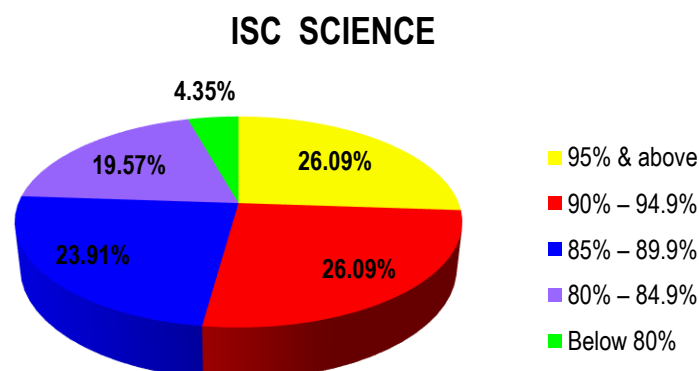

GARDEN HIGH SCHOOL

ICSE 2020: Summary of Results

Appeared	147	
Passed	147	
Highest	99.20	
Lowest	75.60	%
95% & above	55	37.41
90% – 94.9%	53	36.05
85% – 89.9%	31	21.09
80% – 84.9%	4	2.72
Below 80%	4	2.72

ISC 2020 (SCIENCE): Summary of Results

Appeared	46	
Passed	46	
Highest	98.75	
Lowest	78.25	%
95% & above	12	26.09
90% – 94.9%	12	26.09
85% – 89.9%	11	23.91
80% – 84.9%	9	19.57
Below 80%	2	4.35

ISC 2020 (COMMERCE): Summary of Results