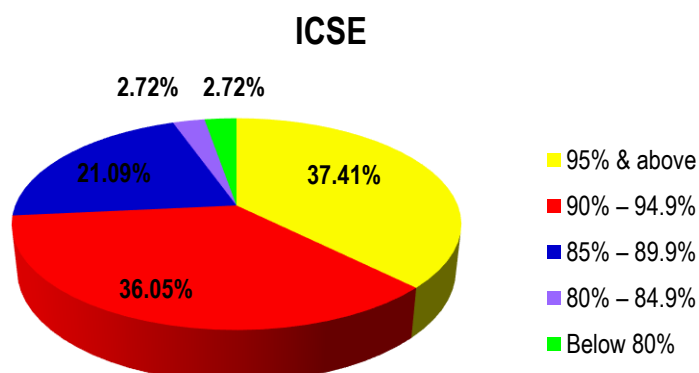

GARDEN HIGH SCHOOL

ICSE 2020: Summary of Results

Appeared	147	
Passed	147	
Highest	99.20	
Lowest	75.60	%
95% & above	55	37.41
90% – 94.9%	53	36.05
85% – 89.9%	31	21.09
80% – 84.9%	4	2.72
Below 80%	4	2.72

ISC 2020 (SCIENCE): Summary of Results

Appeared	46	
Passed	46	
Highest	98.75	
Lowest	78.25	%
95% & above	12	26.09
90% – 94.9%	12	26.09
85% – 89.9%	11	23.91
80% – 84.9%	9	19.57
Below 80%	2	4.35

ISC 2020 (COMMERCE): Summary of Results